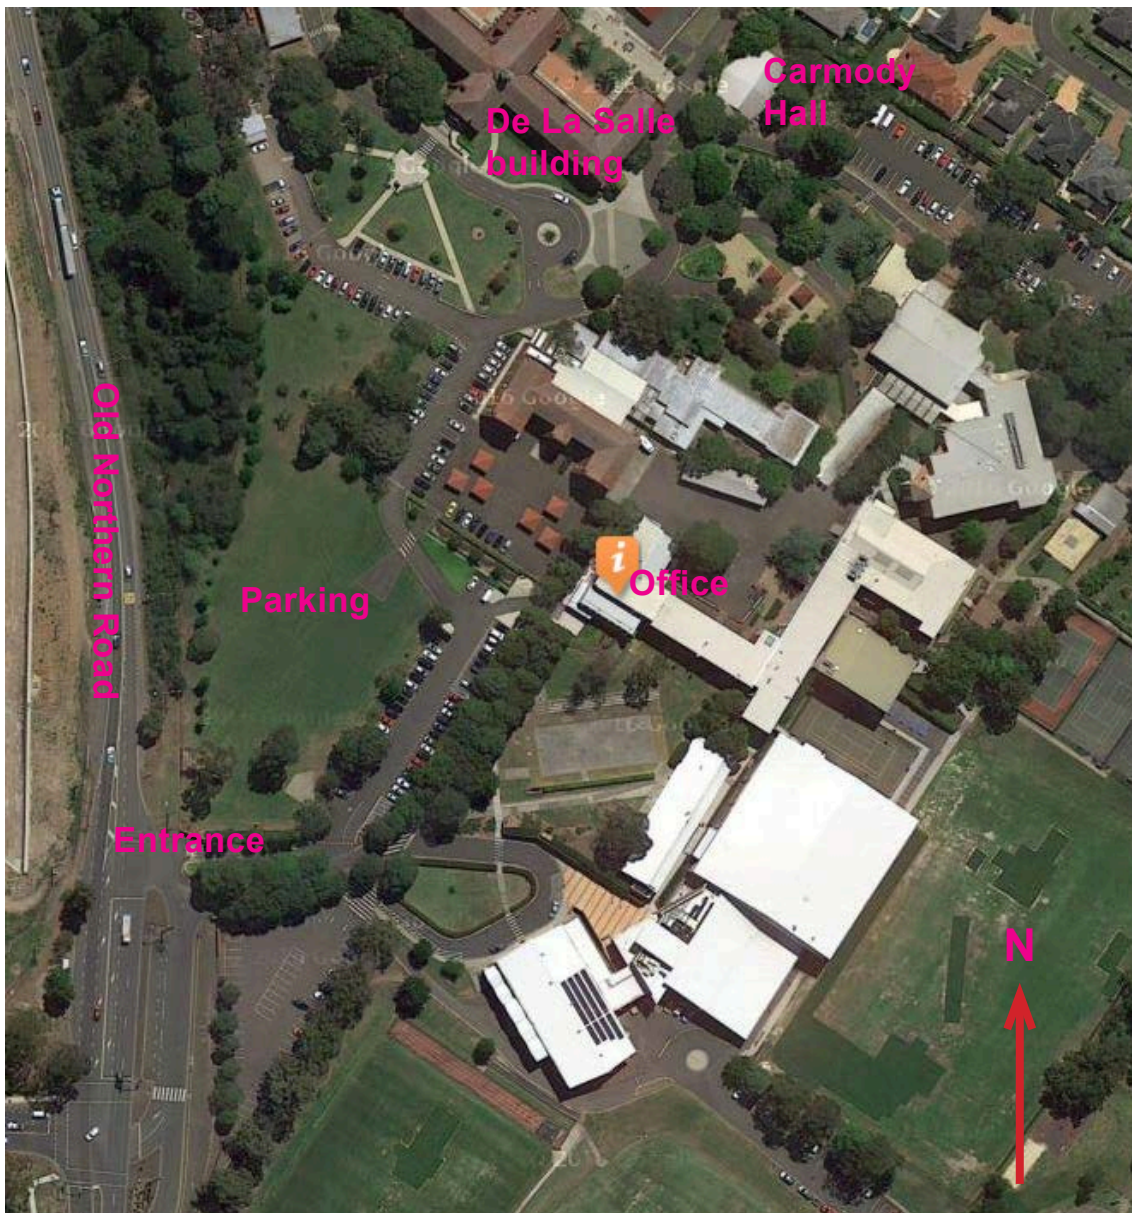

Safety in Laboratories

Oakhill College, 28-29 April 2016

**DETAILS: location and registration
travel
accommodation**

Location and registration

Oakhill College is located at 423-513 Old Northern Rd, Castle Hill, 23 km north-west of the centre of Sydney. An interactive map of the college is available at

www.oakhill.nsw.edu.au/about-oakhill/campus-map

Registration, sign-in and refreshments will be available in Exam Room 1 of the De La Salle building from 8.15 am. Tea breaks and lunch each day will be in Exam Room 1. The course will be held in the Carmody Hall.

Travel

Private vehicle is the preferred means of travel to Oakhill College, but public transport is also easily possible.

Private vehicle

From Old Northern Rd, turn into the main entrance of the school.
Parking will be available on the paddock near the front main entrance.
Please enter the grounds, turn to the left and follow the signs.